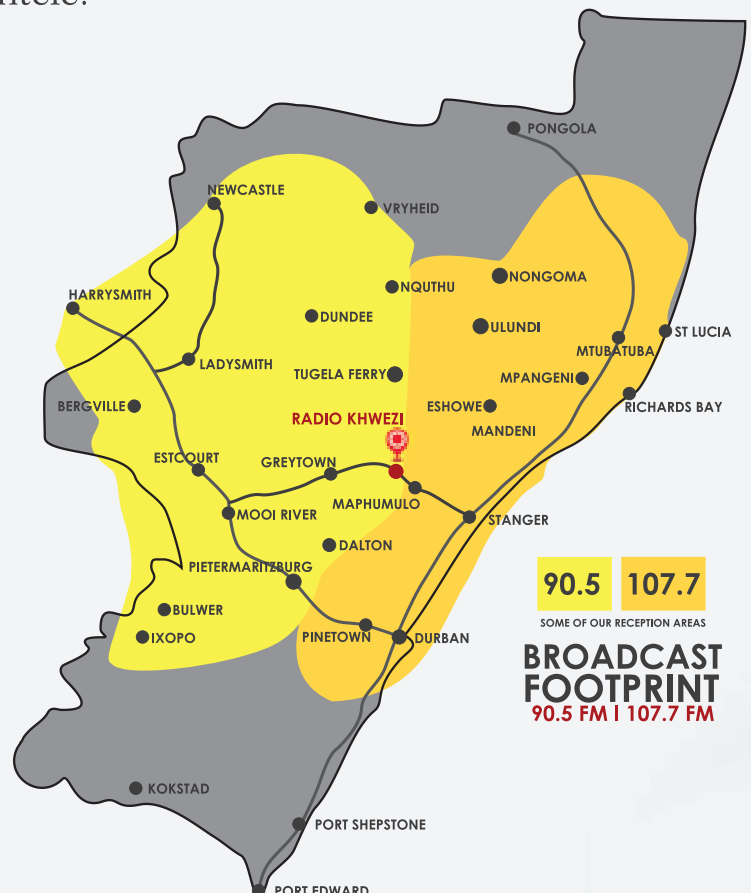

Khwezi prides itself on being the only community radio station in South Africa that has two frequencies (90.5 and 107.7 FM), which enables it to broadcast for most parts of KwaZulu-Natal (Midlands and North Coast areas) and our online listener`s are continually increasing.

Our broadcast coverage stretches from ILembe District, uMzinyathi District, uMgungundlovu District, King Cetshwayo District, Uthukela District, Zululand District, uMkhanyakude District, and part of Harry Gwala District and the eThekweni metropolitan area.